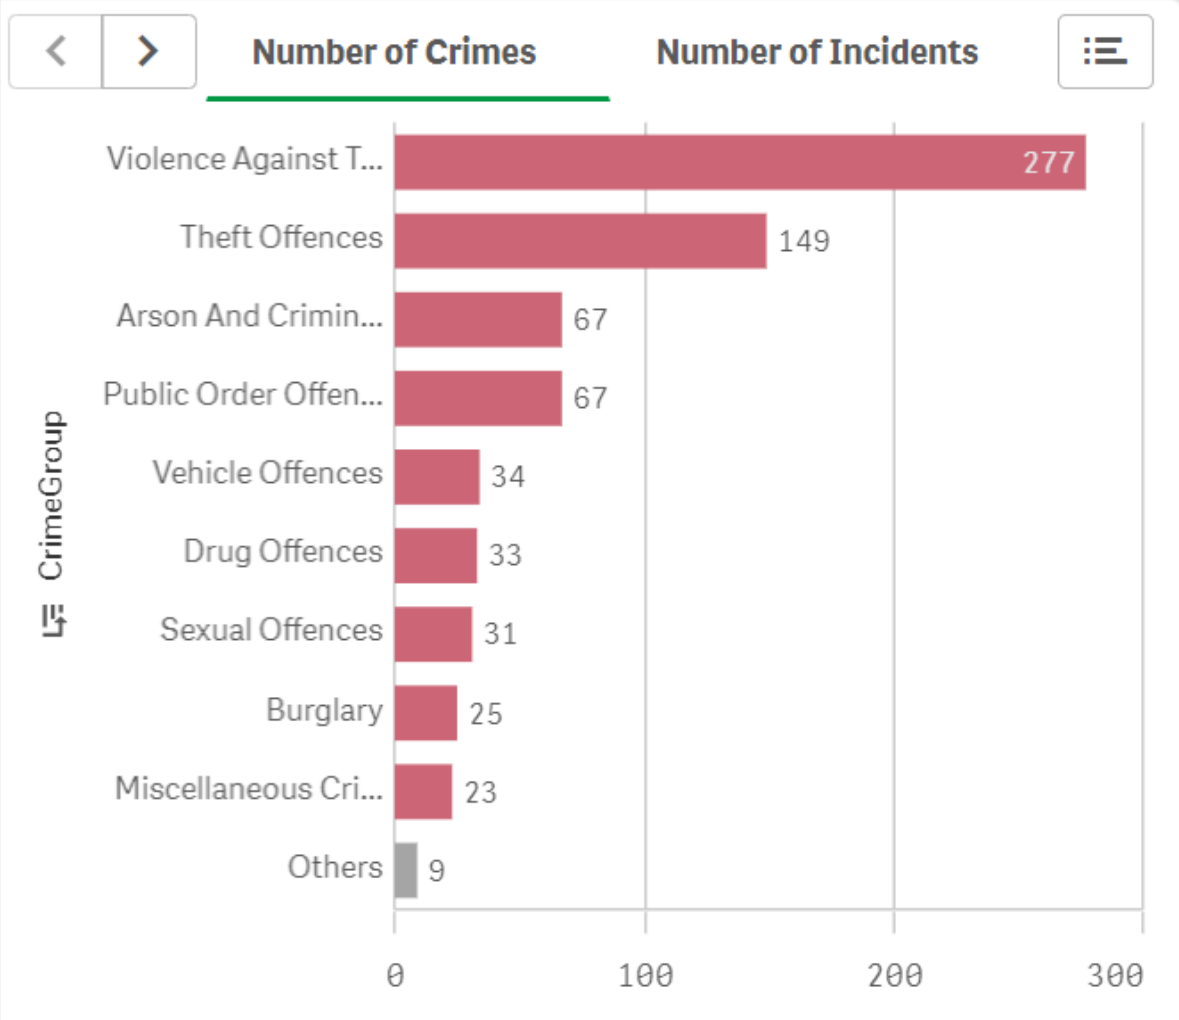

Stacey Cunningham (Chippenham)

Corie Mapp / Shaun Redmond (Corsham)

Performance – 12 Months to September 2022

Force

- Wiltshire Police recorded crime reports a YoY increase of 13.0% in the 12 months to September 2022 and continues to have one of the lowest crime rates in the country per 1,000 population.
- Wiltshire Police has seen a 14.1% increase in violence without injury crimes in the 12 months to September 2022.
- In September 2022, we received:
 - 8,952 '999' calls, which we answered within 12 seconds on average;
 - 14,924 '101' calls, which we answered within 40 seconds on average;
 - 10,736 CRIB calls, which we answered within 4 minutes and 36 seconds on average.
- In September 2022, we also attended 1,531 emergency incidents within 19 minutes and 32 seconds on average.

Crime Type	Crime Volume	% of Crime
Totals	43,310	100.0
Violence without injury	7,521	17.4
Violence with injury	6,280	14.8
Criminal damage	5,127	11.9
Stalking and harassment	4,205	9.7
Public order offences	4,121	9.5
Other crime type	16,056	37.1

Of the stop and search subjects who defined their ethnicity:

- White – 113 stop and searches
- Black or Black British – 6 stop and searches
- Mixed – 3 stop and searches

Chippenham Crimes

September 21- December 21

Chippenham Crimes

September 22- December 22

Performance – Hate Crime Overview

Force

Hate Crime is reporting as stable across the Force. Volumes are now reporting flatter across the year. Year on year trend data is reporting increases in Transgender and Sexual Orientation related hate which follows National trends.