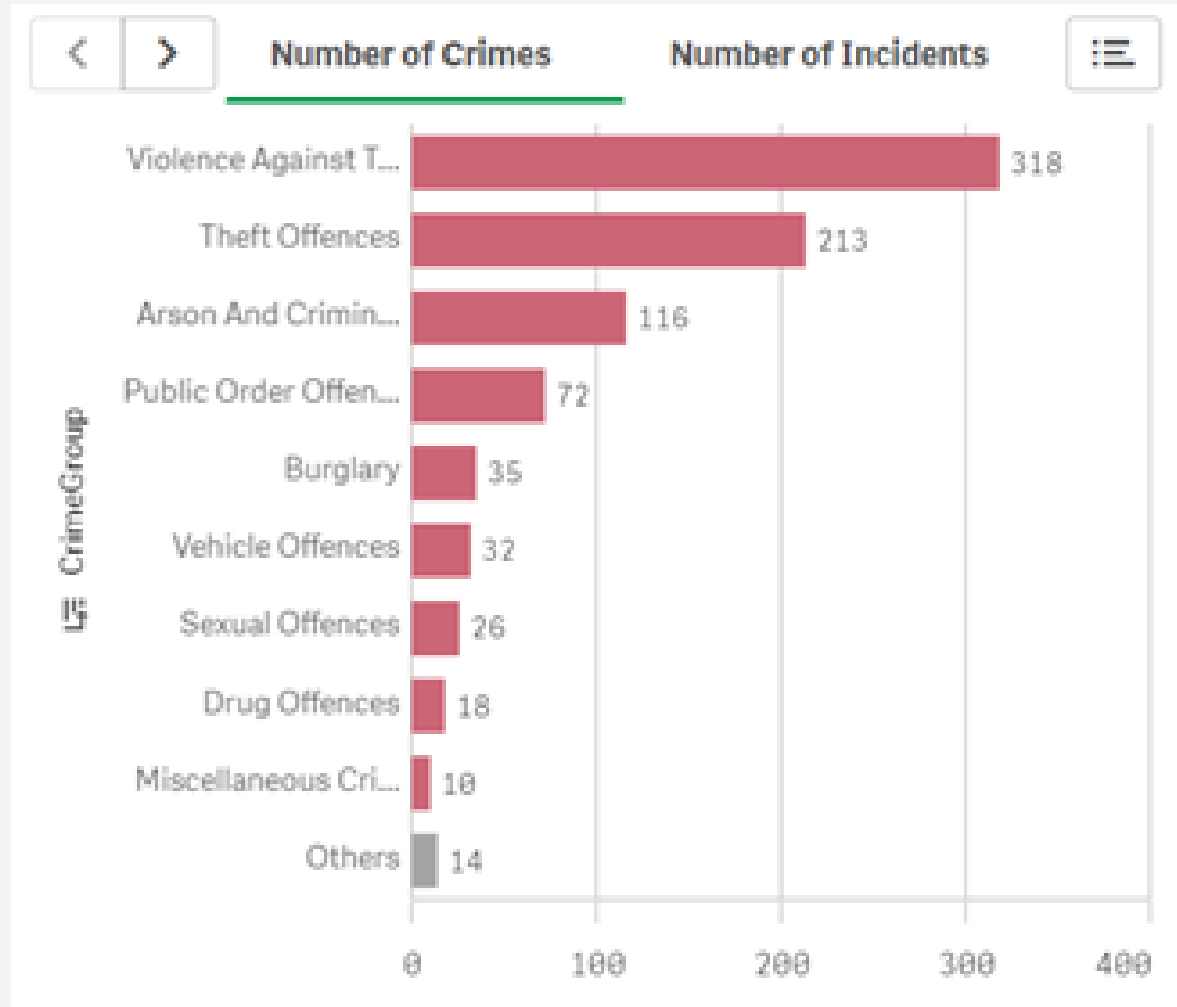

Performance – 12 Months to September 2022

Force

- Wiltshire Police recorded crime reports a YoY increase of 13.0% in the 12 months to September 2022 and continues to have one of the lowest crime rates in the country per 1,000 population.
- Wiltshire Police has seen a 14.1% increase in violence without injury crimes in the 12 months to September 2022.
- In September 2022, we received:
  - 8,952 '999' calls, which we answered within 12 seconds on average;
  - 14,924 '101' calls, which we answered within 40 seconds on average;
  - 10,736 CRIB calls, which we answered within 4 minutes and 36 seconds on average.
- In September 2022, we also attended 1,531 emergency incidents within 19 minutes and 32 seconds on average.

Crime Type	Crime Volume	% of Crime
Totals	43,310	100.0
Violence without injury	7,521	17.4
Violence with injury	6,280	14.8
Criminal damage	5,127	11.9
Stalking and harassment	4,205	9.7
Public order offences	4,121	9.5
Other crime type	16,056	37.1

Chippenham CPT

Crime Type	Crime Volume	% of Crime
Totals	4,626	100.0
Violence without injury	769	16.6
Violence with injury	686	14.8
Criminal damage	597	12.9
Stalking and harassment	486	10.5
Public order offences	456	9.9
Other crime type	1,632	35.3

Stop and Search information for Chippenham CPT

During the 12 months leading to August 2022, 135 stop and searches were conducted in the Chippenham area of which 62.9% related to a search for controlled drugs.

During 66.7% of these searches, no object was found. In 33.3% of cases, an object was found. Of these cases 66.7% resulted in a no further action disposal; 23.7% resulted in police action being taken; 11.1% resulted in an arrest.

Of the stop and search subjects who defined their ethnicity:

- White – 113 stop and searches
- Black or Black British – 6 stop and searches
- Mixed – 3 stop and searches

Chippenham Crimes

September 21- December 21