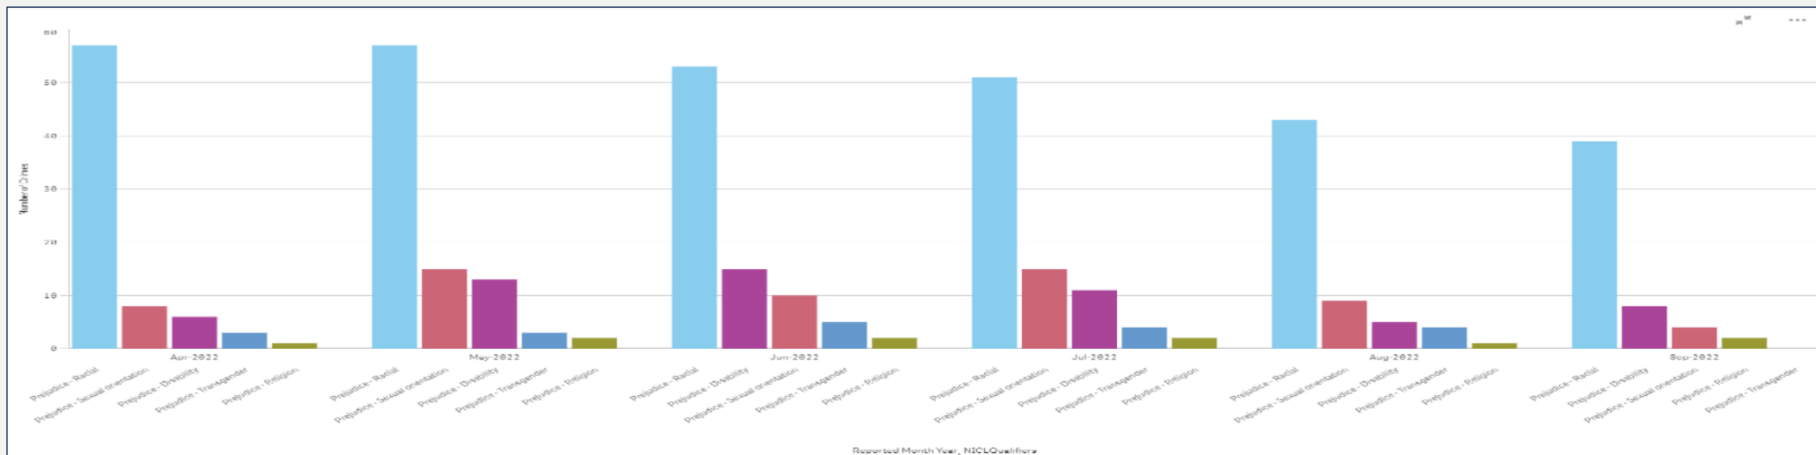

Performance – Hate Crime Overview

Force

Hate Crime is reporting as stable across the Force. Volumes are now reporting flatter across the year. Year on year trend data is reporting increases in Transgender and Sexual Orientation related hate which follows National trends.

Work by the Hate Crime Silver Scrutiny Panel on hate crime video to raise awareness of Hate Crime and how to report it, including details surrounding how the Criminal Justice System responds to it is ongoing. There is an increased focus on Out of Court Disposal outcomes relating to Hate Crimes.

Force Hate Crime (6 months to September 2022)

Chippenham CPT

	Number of Crimes	Change (number)	Change (%)
Total	68	3	4.6%
Prejudice – Racial	48	11	29.7%
Prejudice – Sexual orientation	8	-6	-42.9%
Prejudice - Disability	10	-2	-16.7%
Prejudice - Religion	1	-4	-80.0%
Prejudice - Transgender	4	2	100.0%

Year on year comparison October 2021 to September 2022 (note: an individual crime can be tagged with more than one prejudice type e.g. sexual orientation & transgender)